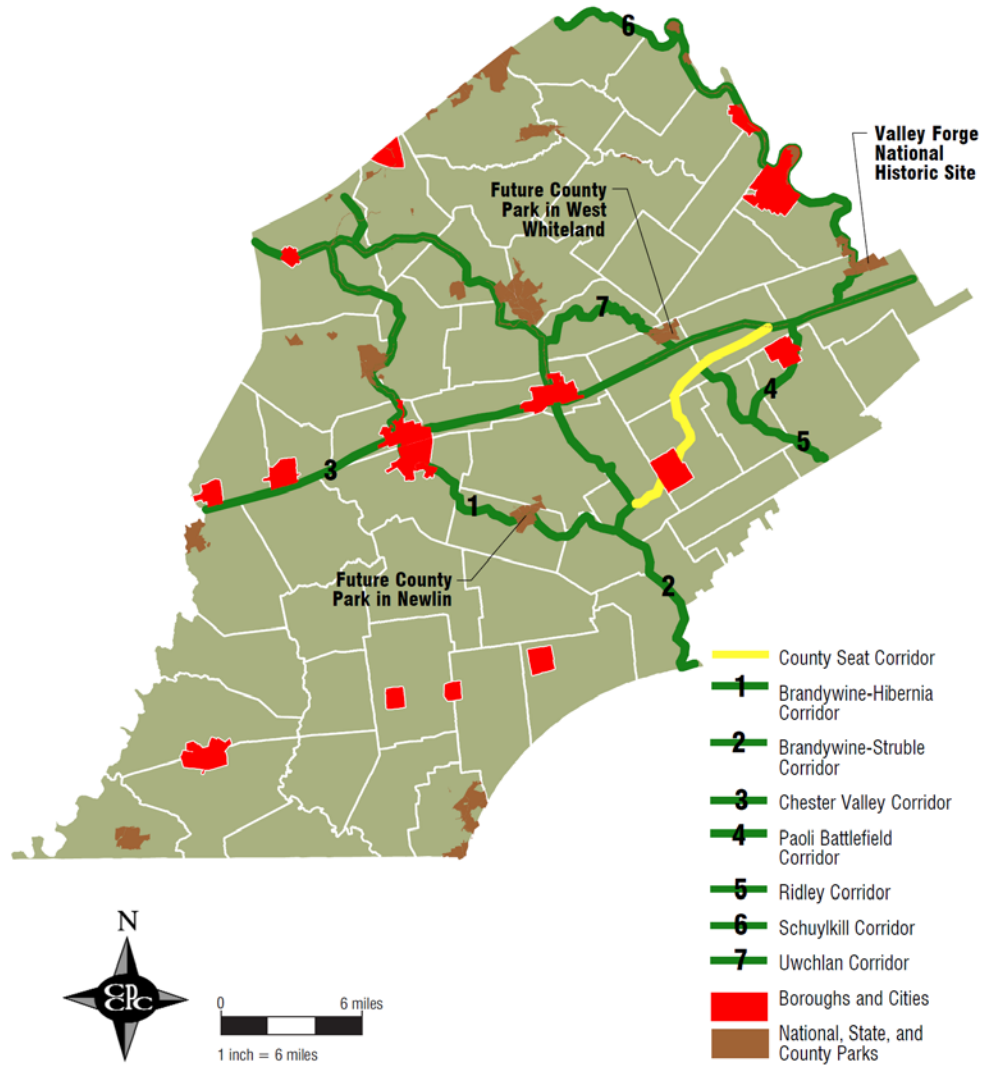

Figure 12.5: The County Seat Regional Recreation Corridor

The data and files for maps in this document were digitally compiled by the Chester County Planning Commission (CCPC) of Chester County, PA. This information and data are provided for reference purposes only and should not be used for any detailed engineering purposes. The CCPC and Chester County make no claims as to the completeness, accuracy, or currency of the paper map or the digital data and files used to generate the map.

Source: CCPC, 2000.